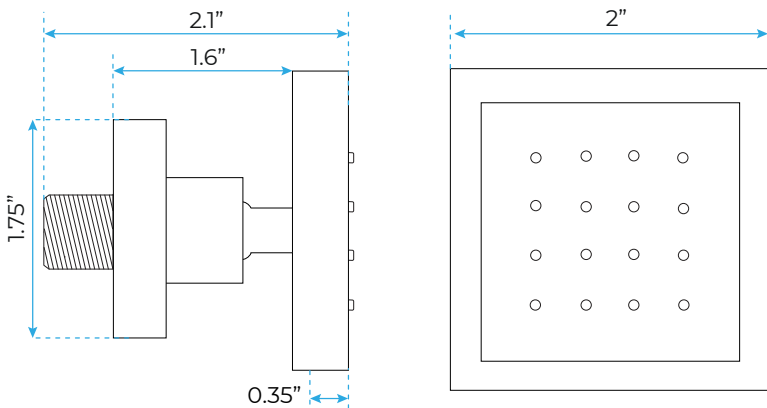

LED MUSICAL 20" REMOTE CONTROLLED THERMOSTATIC RECESSED CEILING MOUNT BRUSHED GOLD RAINFALL MIST WATERFALL SHOWER SYSTEM WITH HAND SHOWER AND BODY JETS SPECIFICATIONS

Shower Head

Shower Head 3 Functions: Waterfall, Rainfall & Mist
 Shower head size: 20 x 20 inch
 Each function can run all together and separately
 Music and LED light work by electronic
 All Metal Material: Solid Brass; Stainless Steel (top showerhead, hose)
 Shower Head Mounting: Flush on ceiling
 Hand Spray Hose: 59 inch
 Water flow: 2.5 GPM ~ 5.5 GPM
 Water pressure: 0.3 MPA ~ 1 MPA
 Water pipe lines: 3/4 inch water pipes for the hot and cold water mixer inlet, the others are 1/2 inch

Product shown is only for installation display purpose

304 Stainless Steel

All dimensions and specifications are nominal and may vary. Use actual products for accuracy in critical situations.

Shower Mixer

Product shown is only for installation display purpose

Hand Shower

Flow Rate: 2.0 GPM / 7.6 LPM

Shower Mixer Connections

Body Jet

Thread Interface Size: G 1/2 Inch
 Type: Fixed Rotatable Type
 Installation Type: Wall Mounted
 Material: Brass
 Feature: Can rotate 360 degrees
 Flow Rate: 1.5 GPM / 5.7 LPM (each Bodyspray)