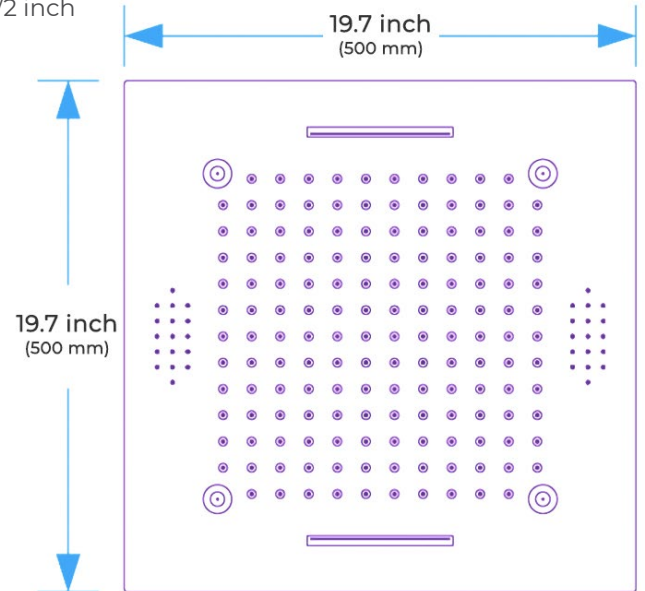

LED MUSICAL 20" REMOTE CONTROLLED THERMOSTATIC RECESSED CEILING MOUNT BRUSHED GOLD RAINFALL MIST WATERFALL SHOWER SYSTEM WITH HAND SHOWER AND BODY JETS SPECIFICATIONS

Shower Head

Shower Head 3 Functions: Waterfall, Rainfall & Mist
 Shower head size: 20 x 20 inch
 Each function can run all together and separately
 Music and LED light work by electronic
 All Metal Material: Solid Brass; Stainless Steel (top showerhead, hose)
 Shower Head Mounting: Flush on ceiling
 Hand Spray Hose: 59 inch
 Water flow: 2.5 GPM ~ 5.5 GPM
 Water pressure: 0.3 MPA ~ 1 MPA
 Water pipe lines: 3/4 inch water pipes for the hot and cold water mixer inlet, the others are 1/2 inch

Product shown is only for installation display purpose

304 Stainless Steel

All dimensions and specifications are nominal and may vary. Use actual products for accuracy in critical situations.

Shower Mixer

Product shown is only for installation display purpose

Hand Shower

Flow Rate: 2.0 GPM / 7.6 LPM

Shower Mixer Connections

Body Jet

Thread Interface Size: G 1/2 Inch
 Type: Fixed Rotatable Type
 Installation Type: Wall Mounted
 Material: Brass
 Feature: Can rotate 360 degrees
 Flow Rate: 1.5 GPM / 5.7 LPM (each Bodyspray)