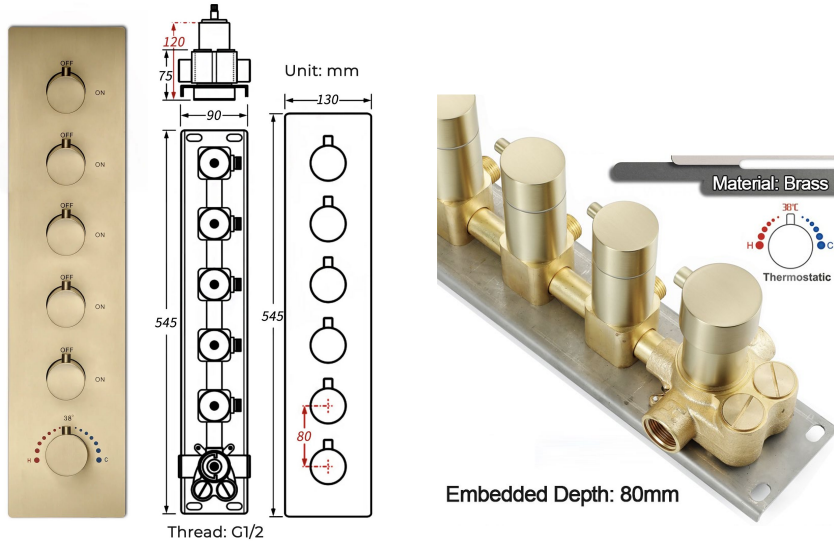

LED MUSICAL 20" REMOTE CONTROLLED THERMOSTATIC RECESSED CEILING MOUNT BRUSHED GOLD RAINFALL MIST WATERFALL SHOWER SYSTEM WITH HAND SHOWER AND BODY JETS SPECIFICATIONS

Shower Head

Shower Head 3 Functions: Waterfall, Rainfall & Mist
 Shower head size: 20 x 20 inch
 Each function can run all together and separately
 Music and LED light work by electronic
 All Metal Material: Solid Brass; Stainless Steel (top showerhead, hose)
 Shower Head Mounting: Flush on ceiling
 Hand Spray Hose: 59 inch
 Water flow: 2.5 GPM ~ 5.5 GPM
 Water pressure: 0.3 MPA ~ 1 MPA
 Water pipe lines: 3/4 inch water pipes for the hot and cold water mixer inlet, the others are 1/2 inch

Product shown is only for installation display purpose

304 Stainless Steel

All dimensions and specifications are nominal and may vary. Use actual products for accuracy in critical situations.

Shower Mixer

Product shown is only for installation display purpose

Hand Shower

Flow Rate: 2.0 GPM / 7.6 LPM

Shower Mixer Connections

Body Jet

Thread Interface Size: G 1/2 Inch
 Type: Fixed Rotatable Type
 Installation Type: Wall Mounted
 Material: Brass
 Feature: Can rotate 360 degrees
 Flow Rate: 1.5 GPM / 5.7 LPM (each Bodyspray)