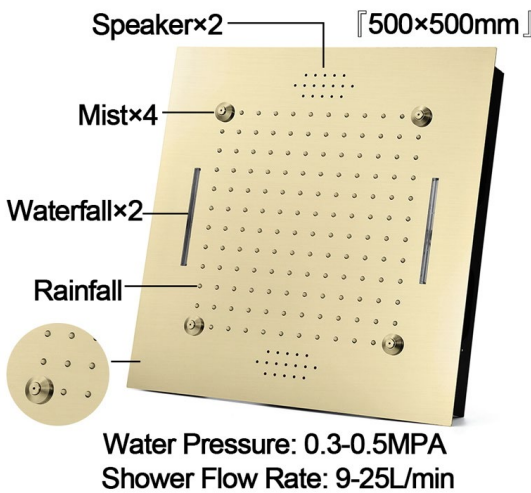

LED MUSICAL 20" REMOTE CONTROLLED THERMOSTATIC RECESSED CEILING MOUNT BRUSHED GOLD RAINFALL MIST WATERFALL SHOWER SYSTEM WITH HAND SHOWER AND BODY JETS SPECIFICATIONS

Shower Head

Shower Head 3 Functions: Waterfall, Rainfall & Mist
 Shower head size: 20 x 20 inch
 Each function can run all together and separately
 Music and LED light work by electronic
 All Metal Material: Solid Brass; Stainless Steel (top showerhead, hose)
 Shower Head Mounting: Flush on ceiling
 Hand Spray Hose: 59 inch
 Water flow: 2.5 GPM ~ 5.5 GPM
 Water pressure: 0.3 MPA ~ 1 MPA
 Water pipe lines: 3/4 inch water pipes for the hot and cold water mixer inlet, the others are 1/2 inch

Product shown is only for installation display purpose

304 Stainless Steel

All dimensions and specifications are nominal and may vary. Use actual products for accuracy in critical situations.

Shower Mixer

Product shown is only for installation display purpose

Hand Shower

Flow Rate: 2.0 GPM / 7.6 LPM

Shower Mixer Connections

Body Jet

Thread Interface Size: G 1/2 Inch
 Type: Fixed Rotatable Type
 Installation Type: Wall Mounted
 Material: Brass
 Feature: Can rotate 360 degrees
 Flow Rate: 1.5 GPM / 5.7 LPM (each Bodyspray)