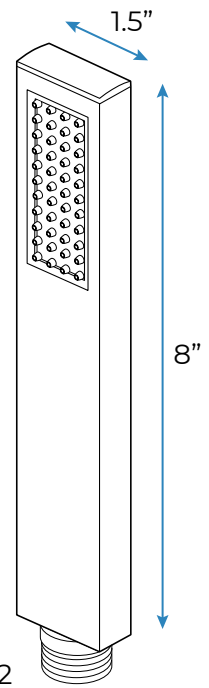

LED MUSICAL 20" REMOTE CONTROLLED THERMOSTATIC RECESSED CEILING MOUNT BRUSHED GOLD RAINFALL MIST WATERFALL SHOWER SYSTEM WITH HAND SHOWER AND BODY JETS SPECIFICATIONS

Shower Head

Shower Head 3 Functions: Waterfall, Rainfall & Mist
 Shower head size: 20 x 20 inch
 Each function can run all together and separately
 Music and LED light work by electronic
 All Metal Material: Solid Brass; Stainless Steel (top showerhead, hose)
 Shower Head Mounting: Flush on ceiling
 Hand Spray Hose: 59 inch
 Water flow: 2.5 GPM ~ 5.5 GPM
 Water pressure: 0.3 MPA ~ 1 MPA
 Water pipe lines: 3/4 inch water pipes for the hot and cold water mixer inlet, the others are 1/2 inch

Product shown is only for installation display purpose

304 Stainless Steel

All dimensions and specifications are nominal and may vary. Use actual products for accuracy in critical situations.

Shower Mixer

Product shown is only for installation display purpose

Hand Shower

Flow Rate: 2.0 GPM / 7.6 LPM

Shower Mixer Connections

Body Jet

Thread Interface Size: G 1/2 Inch
 Type: Fixed Rotatable Type
 Installation Type: Wall Mounted
 Material: Brass
 Feature: Can rotate 360 degrees
 Flow Rate: 1.5 GPM / 5.7 LPM (each Bodyspray)