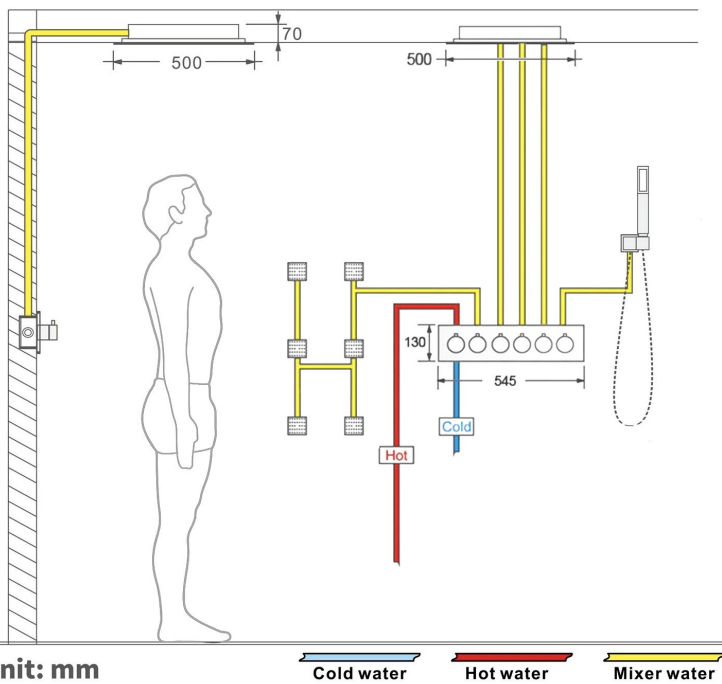

LED MUSICAL 20" REMOTE CONTROLLED THERMOSTATIC RECESSED CEILING MOUNT BRUSHED GOLD RAINFALL MIST WATERFALL SHOWER SYSTEM WITH HAND SHOWER AND BODY JETS SPECIFICATIONS

Shower Head

Shower Head 3 Functions: Waterfall, Rainfall & Mist
 Shower head size: 20 x 20 inch
 Each function can run all together and separately
 Music and LED light work by electronic
 All Metal Material: Solid Brass; Stainless Steel (top showerhead, hose)
 Shower Head Mounting: Flush on ceiling
 Hand Spray Hose: 59 inch
 Water flow: 2.5 GPM ~ 5.5 GPM
 Water pressure: 0.3 MPA ~ 1 MPA
 Water pipe lines: 3/4 inch water pipes for the hot and cold water mixer inlet, the others are 1/2 inch

Product shown is only for installation display purpose

304 Stainless Steel

All dimensions and specifications are nominal and may vary. Use actual products for accuracy in critical situations.

Shower Mixer

Product shown is only for installation display purpose

Hand Shower

Flow Rate: 2.0 GPM / 7.6 LPM

Shower Mixer Connections

Body Jet

Thread Interface Size: G 1/2 Inch
 Type: Fixed Rotatable Type
 Installation Type: Wall Mounted
 Material: Brass
 Feature: Can rotate 360 degrees
 Flow Rate: 1.5 GPM / 5.7 LPM (each Bodyspray)