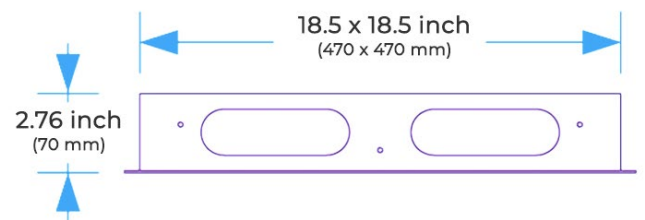

LED MUSICAL 20" REMOTE CONTROLLED THERMOSTATIC RECESSED CEILING MOUNT BRUSHED GOLD RAINFALL MIST WATERFALL SHOWER SYSTEM WITH HAND SHOWER AND BODY JETS SPECIFICATIONS

Shower Head

Shower Head 3 Functions: Waterfall, Rainfall & Mist
 Shower head size: 20 x 20 inch
 Each function can run all together and separately
 Music and LED light work by electronic
 All Metal Material: Solid Brass; Stainless Steel (top showerhead, hose)
 Shower Head Mounting: Flush on ceiling
 Hand Spray Hose: 59 inch
 Water flow: 2.5 GPM ~ 5.5 GPM
 Water pressure: 0.3 MPA ~ 1 MPA
 Water pipe lines: 3/4 inch water pipes for the hot and cold water mixer inlet, the others are 1/2 inch

Product shown is only for installation display purpose

304 Stainless Steel

All dimensions and specifications are nominal and may vary. Use actual products for accuracy in critical situations.

Shower Mixer

Product shown is only for installation display purpose

Hand Shower

Flow Rate: 2.0 GPM / 7.6 LPM

Shower Mixer Connections

Body Jet

Thread Interface Size: G 1/2 Inch
 Type: Fixed Rotatable Type
 Installation Type: Wall Mounted
 Material: Brass
 Feature: Can rotate 360 degrees
 Flow Rate: 1.5 GPM / 5.7 LPM (each Bodyspray)